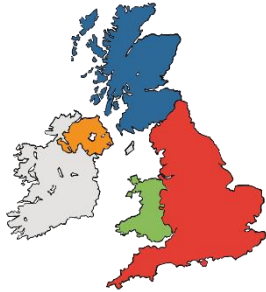

All About Cornwall Knowledge Organiser

The United Kingdom

The United Kingdom is an island country in Europe.

It is made up of four smaller countries: England, Northern Ireland, Scotland and Wales.

Each country has a capital city as shown on this map.

Cornwall – Truro

Truro is located in the South-West of the UK in the county of Cornwall.

It is the capital city of Cornwall.

Land use in Truro is predominantly residential and commercial.

Human and Physical Features

- Rivers
- Mountains
- Valleys
- Beaches

Four-Figure Grid References

Four-figure grid references are four numbers used to pinpoint a particular location on a map. Numbered lines called eastings and northings are used to pinpoint a square section on a map.

Sketch Maps

Sketch maps are simple maps people use to show places, give directions and provide a tourist guides/information. They are not as detailed as other forms of maps but can still be useful.